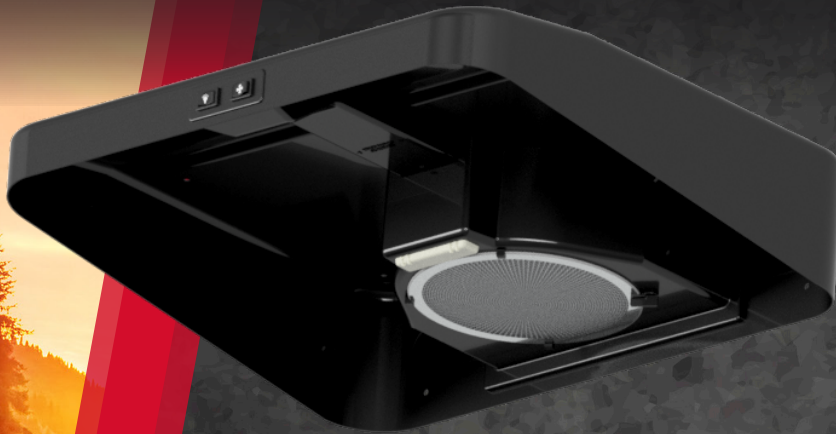

PINNACLE

LOW PROFILE RANGE HOOD

Low profile contemporary styled hood

Bright LED light illuminates the cooking area

Quiet and powerful 12 volt exhaust fan

Made in America

Durable one-piece powder coated paint resists dents and scratching

PINNACLE
LOW PROFILE RANGE HOOD

LOW PROFILE RV RANGE HOODS

FEATURES

- Low profile contemporary styled hood
- 15" minimum distance for mounting above stove
- Standard LED Light illuminates the cooking area
- Dual listed UL and CSA approved
- Durable powder coated paint resists scratching and chipping
- Quiet and powerful 12 volt exhaust fan
- Standard colors: black and black with stainless steel trim
- Charcoal filter is available on ductless model
- Includes 7-3/16" round grease filter of washable aluminum mesh
- Available in horizontal outlet or ductless in 20", 22" and 24" widths
- Ductless hood also available

EXTERIOR VENT WITH LOCKING DAMPER

- Two-piece design for ease of installation
- Constructed of durable injection molded polypropylene
- Locking damper
- Use with large outlet, static exhaust range hood
- Insect and water resistant
- Requires 10-1/2" x 3-3/4" rough opening

OPTIONS

D Series - Multi Pack Carton Qty: 3
12 volt, single speed motor
Fan and light operated by rocker switches
12" depth (18" total capture area)
Large horizontal exhaust outlet
Ducting and exterior vent sold separately