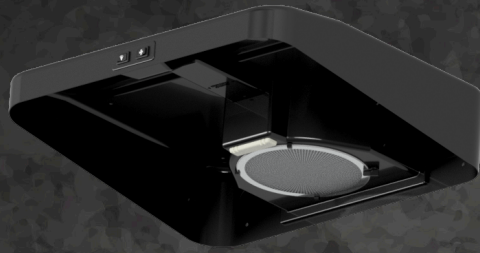

PINNACLE

LOW PROFILE RANGE HOOD

Low profile contemporary styled hood

Bright LED light illuminates the cooking area

Quiet and powerful 12 volt exhaust fan

Made in America

Durable one-piece powder coated paint resists dents and scratching

PINNACLE
LOW PROFILE RANGE HOOD

LOW PROFILE RV RANGE HOODS

FEATURES

- Low profile contemporary styled hood
- 15" minimum distance for mounting above stove
- Standard LED Light illuminates the cooking area
- Dual listed UL and CSA approved
- Durable powder coated paint resists scratching and chipping
- Quiet and powerful 12 volt exhaust fan
- Standard colors: black and black with stainless steel trim
- Charcoal filter is available on ductless model
- Includes 7-3/16" round grease filter of washable aluminum mesh
- Available in horizontal outlet or ductless in 20", 22" and 24" widths
- Ductless hood also available

EXTERIOR VENT WITH LOCKING DAMPER

- Two-piece design for ease of installation
- Constructed of durable injection molded polypropylene
- Locking damper
- Use with large outlet, static exhaust range hood
- Insect and water resistant
- Requires 10-1/2" x 3-3/4" rough opening

OPTIONS

D Series - Multi Pack Carton Qty: 3
12 volt, single speed motor
Fan and light operated by rocker switches
12" depth (18" total capture area)
Large horizontal exhaust outlet
Ducting and exterior vent sold separately