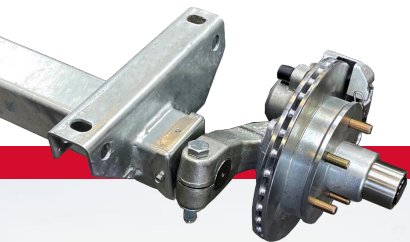

DEXTER

www.dexteraxle.com

SMOOTH, TORSION TECHNOLOGY

Dexter's Versa~Flex™ provides a superior ride utilizing patented torsion technology. Uniquely designed with independent suspension, Versa~Flex allows your boat trailer to pull smooth and safe, matching all types of road conditions. Confidently backed by a 5- year warranty. Spend your time on the water, not working on your trailer.

Demand Dexter Versa~Flex on your boat trailer.

Photo Courtesy of Vexus Boats